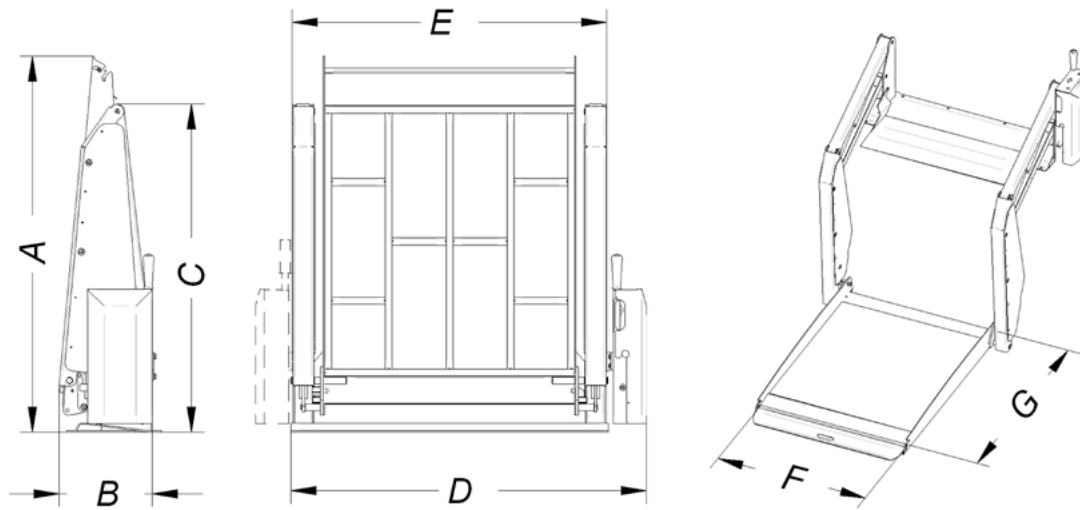

BBC 140.110

Max capacity	500 kg
Weight	145 kg
Power	12v
Max pressure	140 bar
Altezza elevabile	1000 mm
Speed up (full charge)	5m/min
Speed down (full charge)	4m/min
Platform lifts	140 x 110 cm
Manual emergency pump	Yes

SUGGESTED VEHICLES:

Fiat Ducato
Iveco Daily
Opel Vivaro
Opel Movano
Renault Master

Vehicle platform Lifts BBC

Dimensions

LIFT BBC	A	B	C	D	E	F	G
BBC 120.90	1350	335	1180	1270	1130	900	1200
BBC 140.110	1550	335	1180	1470	1330	1100	1400